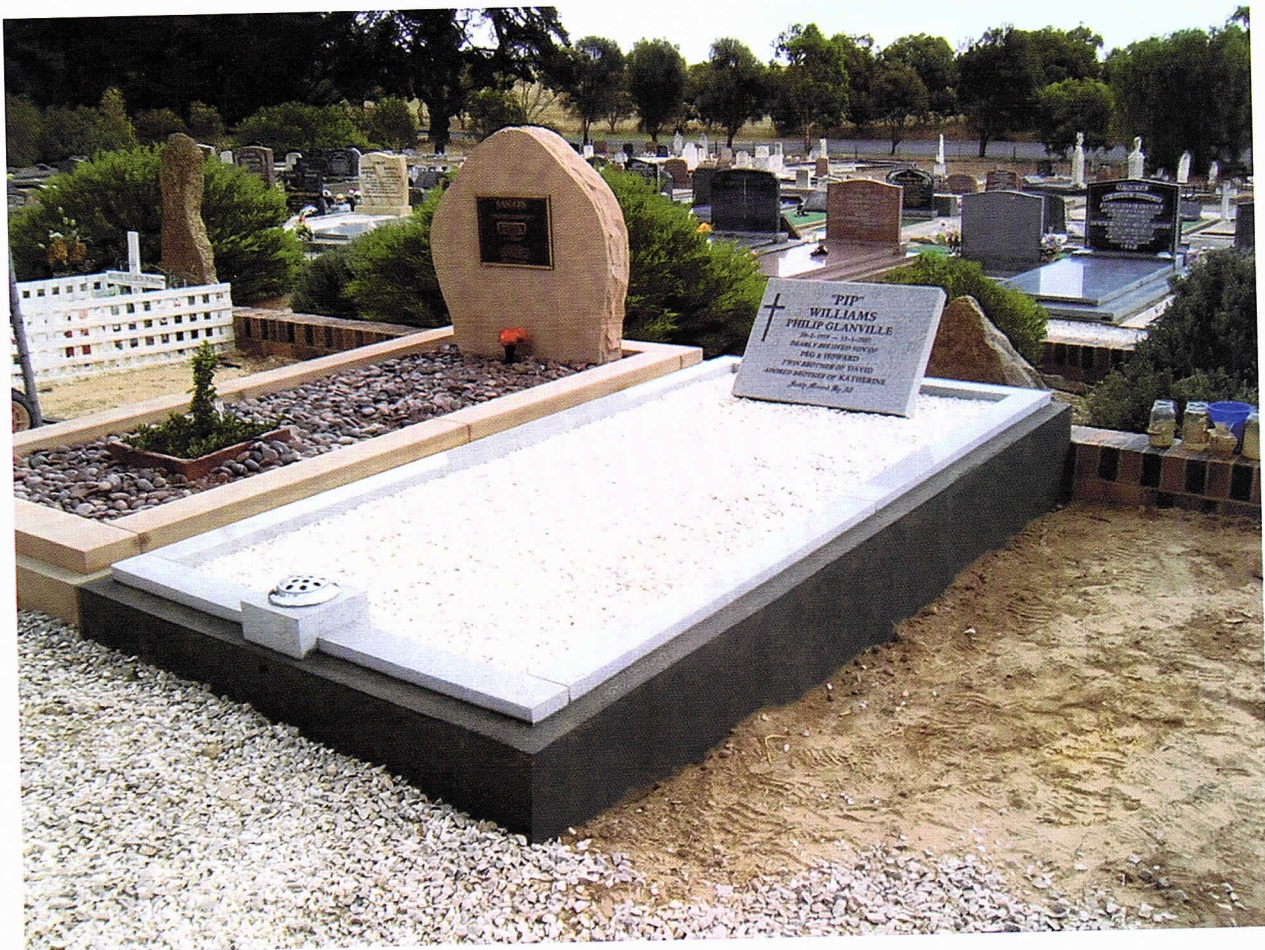

STRIP KERB MEMORIAL WITH GRANITE TABLET

M3